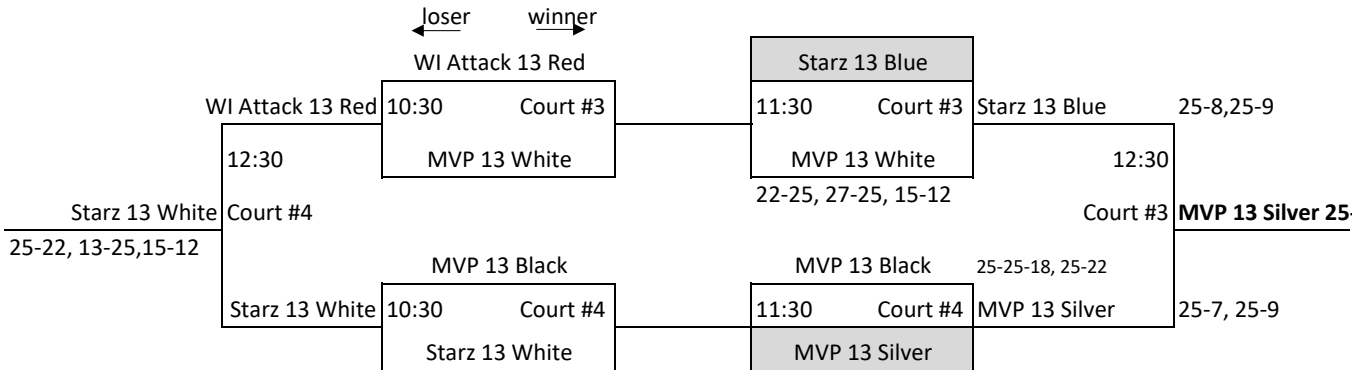

2024 LAKE COUNTRY CLASH

Sunday, February 4, 2024

13 Girls Division

West Allis Central

8516 W. Lincoln Avenue, West Allis, WI

Pool #1

(Court #3)

- 1- STARZ 13 BLUE 1ST
- 2- WI Attack 13-Red 3RD
- 3- MVP 13 Black 2ND

Pool #2

(Court #4)

- 1- STARZ 13 WHITE 3RD
- 2- MVP 13 Silver 1ST
- 3- MVP 13 White 2ND

Pool Play Format

(Only 2 games to 21 points, start at 4pts. each)

TIEBREAKERS - Match %, Head-to-Head (score), Set %, Point Differential, Coin Flip

<u>Time</u>	<u>Team</u>		<u>Team</u>	<u>Ref</u>
8:00	1	vs	3	2
8:45	2	vs	3	1
9:30	1	vs	2	3

Playoffs

(Match play- 2 out of 3 to 25pts., 3rd game to 15 pts.)

losing team referees next match

IF SHADED - YOU REF MATCH
PREVIOUS OF YOURS