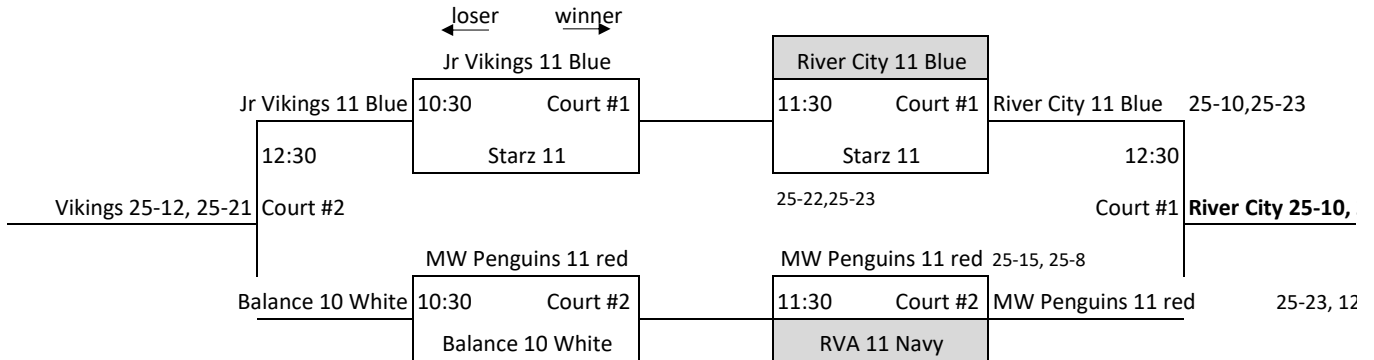

2024 LAKE COUNTRY CLASH

Sunday, February 4, 2024

11 Girls Division

West Allis Central

8516 W. Lincoln Avenue, West Allis, WI

Pool #1

(Court #1)

- 1- MW Penguins 11-Ri 2nd
- 2- Jr Vikings 11 Blue 3rd
- 3- River City 11 Blue 1st

Pool #2

(Court #2)

- 1- RVA G11 Navy 1st
- 2- STARZ 11 2nd
- 3- Balance 10 White 3rd

Pool Play Format

(Only 2 games to 21 points, start at 4pts. each)

TIEBREAKERS - Match %, Head-to-Head (score), Set %, Point Differential, Coin Flip

Time	Team		Team	Ref
8:00	1	vs	3	2
8:45	2	vs	3	1
9:30	1	vs	2	3

Playoffs

(Match play- 2 out of 3 to 25pts., 3rd game to 15 pts.)

losing team referees next match

IF SHADED - YOU REF MATCH
PREVIOUS OF YOURS