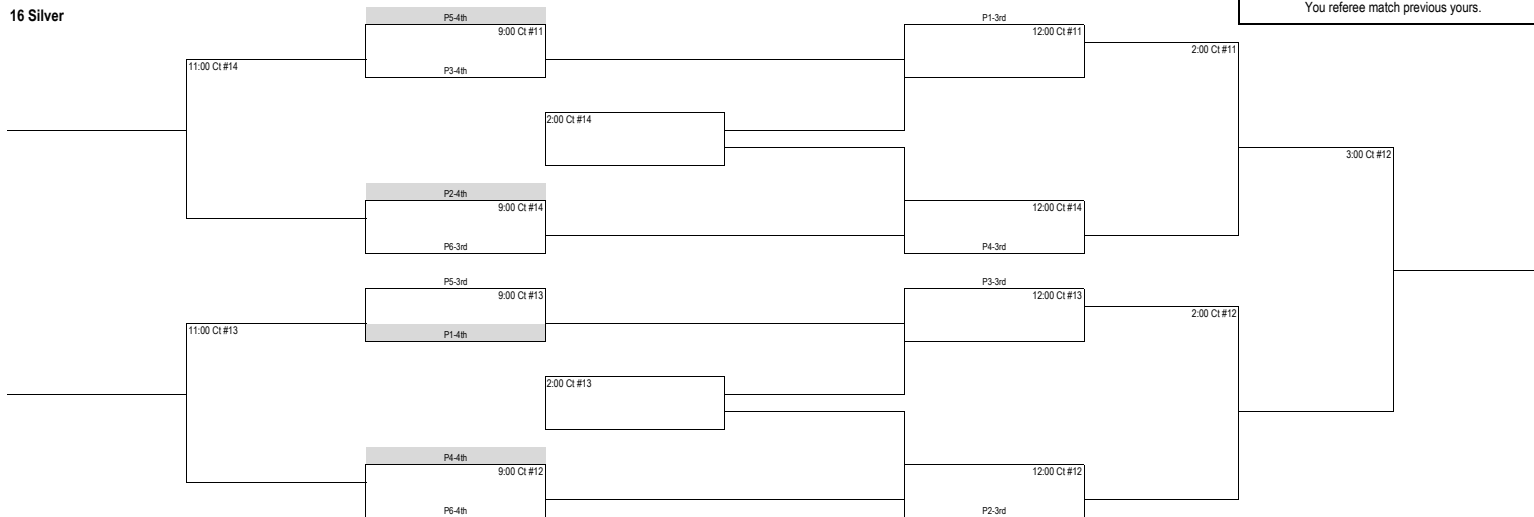

16 Silver

Grey Box Means:
You referee match previous yours.