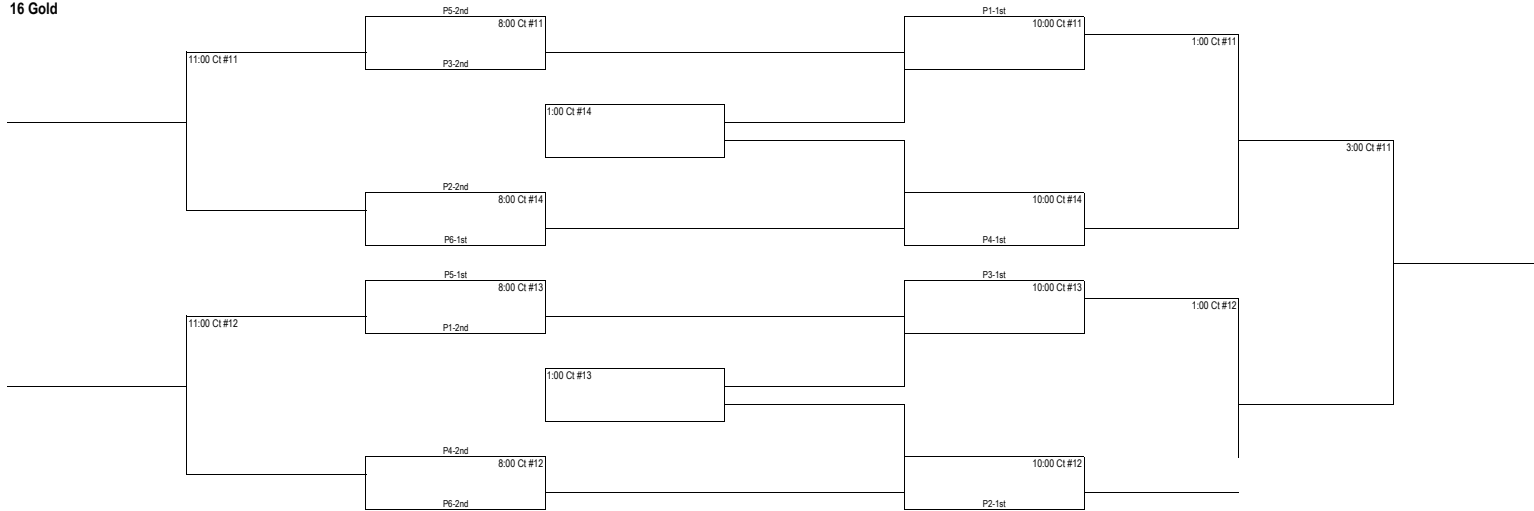

SUNDAY MAY 4th - SCHEDULE

NEW BERLIN ARC - 15321 W NATIONAL AVENUE

All matches are Match Play, 2 out of 3 to 25pts., 3rd game to 15 pts.

16 Gold