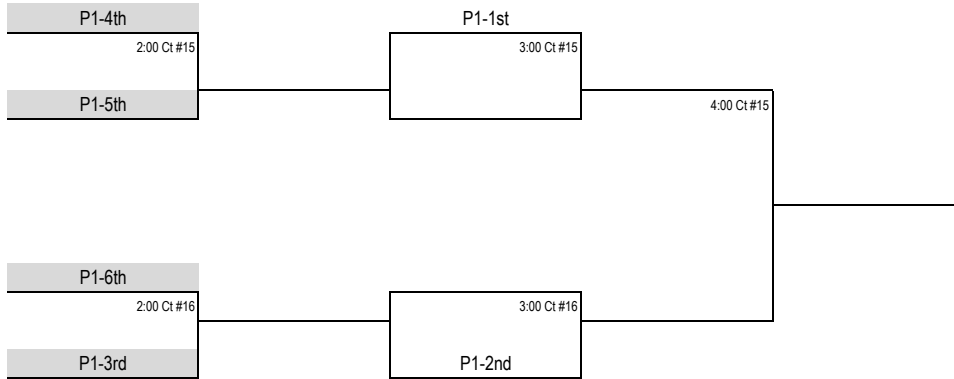

CORNBELT SHOWDOWN

12 GIRLS

New Berlin West High School
18695 W Cleveland Avenue, New Berlin, WI

SATURDAY May 3rd

All matches are Match Play, 2 out of 3 to 25pts., 3rd game to 15 pts.

Pool #1		
TEAM 1	I AM VBC 12 Red	
TEAM 2	MVP 12 Blue-Smack	
TEAM 3	Mindset Premier 12 Black	
TEAM 4	Epic 12-Black	
TEAM 5	MVP 11 Blue-Smack	
TEAM 6	MVP 12 Silver	
SITE	NB WEST	NB WEST
TIME/CT	17	18
8:00	1 vs.5	2 vs. 4
PLAY	I AM VBC 12 Red	MVP 12 Blue-Smack
PLAY	MVP 11 Blue-Smack	Epic 12-Black
REF	<i>MVP 12 Silver</i>	<i>Mindset Premier 12 Black</i>
9:00	2 vs. 6	3 vs. 4
PLAY	MVP 12 Blue-Smack	Mindset Premier 12 Black
PLAY	MVP 12 Silver	Epic 12-Black
REF	<i>I AM VBC 12 Red</i>	<i>MVP 11 Blue-Smack</i>
10:00	1 vs. 6	3 vs. 5
PLAY	I AM VBC 12 Red	Mindset Premier 12 Black
PLAY	MVP 12 Silver	MVP 11 Blue-Smack
REF	<i>MVP 12 Blue-Smack</i>	<i>Epic 12-Black</i>
11:00	1 vs. 2	4 vs. 5
PLAY	I AM VBC 12 Red	Epic 12-Black
PLAY	MVP 12 Blue-Smack	MVP 11 Blue-Smack
REF	<i>Mindset Premier 12 Black</i>	<i>MVP 12 Silver</i>
12:00	2 VS. 3	4 vs. 6
PLAY	MVP 12 Blue-Smack	Epic 12-Black
PLAY	Mindset Premier 12 Black	MVP 12 Silver
REF	<i>I AM VBC 12 Red</i>	<i>MVP 11 Blue-Smack</i>
1:00	1 vs. 3	5 vs. 6
PLAY	I AM VBC 12 Red	MVP 11 Blue-Smack
PLAY	Mindset Premier 12 Black	MVP 12 Silver
REF	<i>MVP 12 Blue-Smack</i>	<i>Epic 12-Black</i>

SUNDAY, May 4th		
New Berlin Activity & Recreation Center		
15321 W National Avenue, New Berlin, WI		
Pool Play Continued		
SITE	NB ARC	NB ARC
TIME/CT	15	16
12:00		1 vs. 4
PLAY		I AM VBC 12 Red
PLAY		Epic 12-Black
REF		<i>MVP 12 Silver</i>
1:00	3 vs. 6	2 vs. 5
PLAY	Mindset Premier 12 Black	MVP 12 Blue-Smack
PLAY	MVP 12 Silver	MVP 11 Blue-Smack
REF	<i>Epic 12-Black</i>	<i>Mindset Premier 12 Black</i>

SUNDAY MAY 4th - SCHEDULE

NEW BERLIN ARC - 15321 W NATIONAL AVENUE

All matches are Match Play, 2 out of 3 to 25pts., 3rd game to 15 pts.

12 GOLD

Grey Box Means you referee matches previous yours. Court #5 refs 5 & 6, Ct#6 refs courts 1 & 2