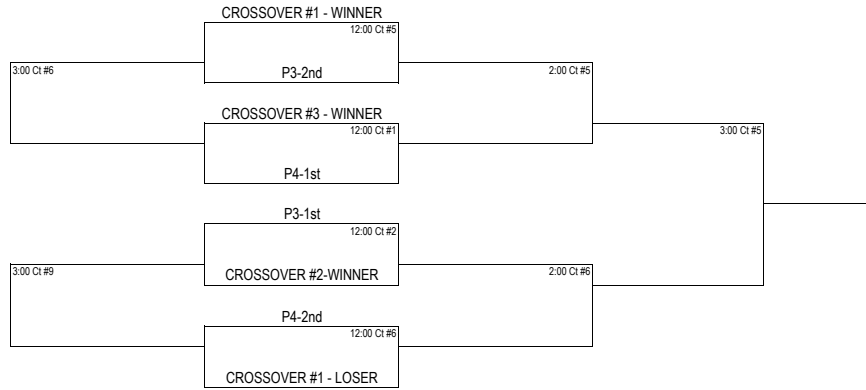

SUNDAY MAY 4th - SCHEDULE

MILWAUKEE COUNTY SPORTS COMPLEX - 6000 W RYAN ROAD, FRANKLIN, WI
All matches are Match Play, 2 out of 3 to 25pts., 3rd game to 15 pts.

17/18 GOLD